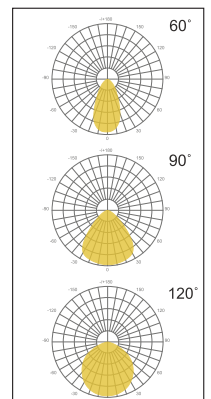

HIGH BAY LIGHT

Outdoor Light | High Bay

High Bay Ecoluxon

ELX-HB

3.000K   4.000K   5.000K   6.000K

■ Specification

Daya (W)	Input Voltage	Frequency Amp	LED Efikasi	Total Lumen	CRI	Temperatur Warna	Proteksi	Beam Angle	Berat	Material
120W	AC165-265V	50/60Hz	190Lm/W	22.800Lm	>70Ra	6000K	IP66	60°/90°/120°	3kg	Graphene
150W	AC165-265V	50/60Hz	190Lm/W	28.500Lm	>70Ra	6000K	IP66	60°/90°/120°	3kg	Graphene
200W	AC165-265V	50/60Hz	190Lm/W	38.000Lm	>70Ra	6000K	IP66	60°/90°/120°	3.9kg	Graphene

- Easy maintenance
- Modular LED for easy replacement
- Opening and closing possible of LED module part and power supply part
- Customizable beam angle
- Temperature max 50°