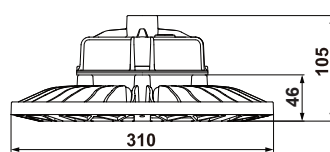

HIGH BAY LIGHT

Outdoor Light | High Bay

High Bay Ecoluxon

ELX-HB

3.000K 4.000K 5.000K 6.000K

■ Specification

Daya (W)	Input Voltage	Frequency Amp	LED Efikasi	Total Lumen	CRI	Temperatur Warna	Proteksi	Beam Angle	Berat	Material
120W	AC165-265V	50/60Hz	190Lm/W	22.800Lm	>70Ra	6000K	IP66	60°/90°/120°	3kg	Graphene
150W	AC165-265V	50/60Hz	190Lm/W	28.500Lm	>70Ra	6000K	IP66	60°/90°/120°	3kg	Graphene
200W	AC165-265V	50/60Hz	190Lm/W	38.000Lm	>70Ra	6000K	IP66	60°/90°/120°	3.9kg	Graphene

Model : ELX-HB-120W/150W

Dimension (mm)

Model : ELX-HB-200W

Dimension (mm)

M10 Hanging Hook

Mounting Bracket

Stainless Steel Safety Wire

Iron Chain