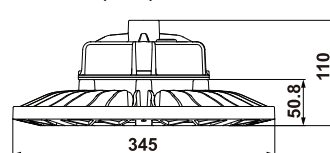

Model : ELX-HB-120W/150W

Dimension (mm)

Model : ELX-HB-200W

Dimension (mm)

M10 Hanging Hook

Mounting Bracket

Stainless Steel Safety Wire

Iron Chain